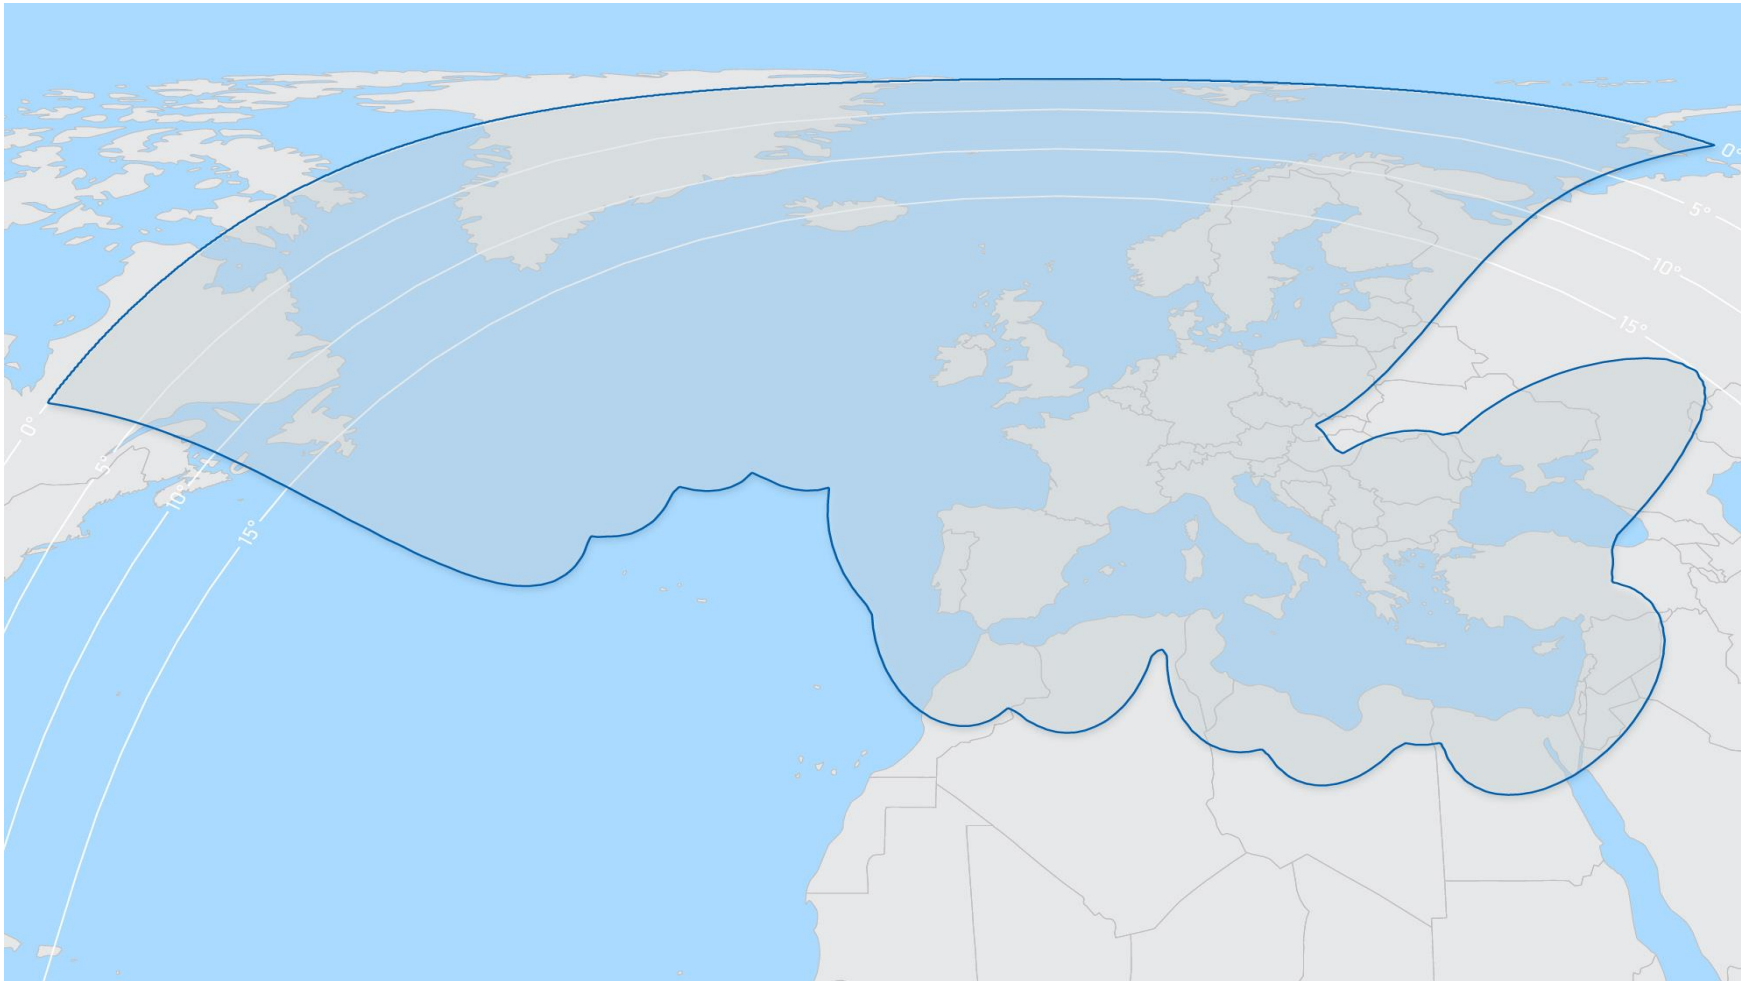

# Telenor Anker Ka-band Coverage Map

25 spot beams for a seamless handover from orbital position 1°West, the satellite provides wide coverage across the North Sea, Baltics and Mediterranean Sea.

Map depicts an approximation of coverage, does not guarantee availability and is subject to change.